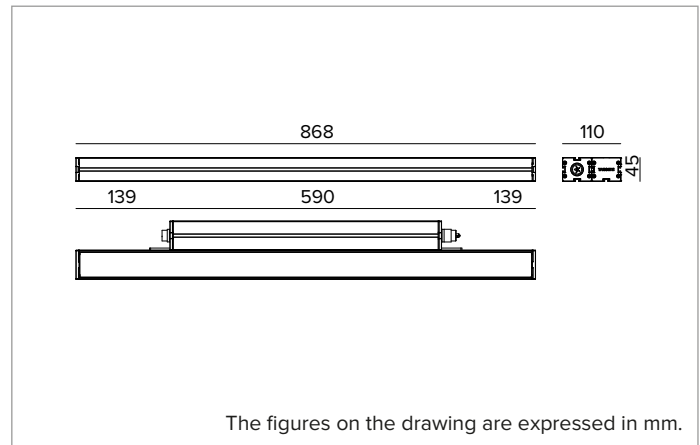

E0553GFL827ELBC | JEDI NOVA 55 Projector Side Box

Adjustable linear LED projector

| | 2700K | H(m) | D1(m) | D2(m) | E _{max} (lx) | | |
|---------------|------------------------------|------------------|---------|-------|-----------------------|------|------|
| | Ra80 | | 10° | 38° | | | |
| Fixture Power | 52W | 1 | 0.17 | 0.69 | 26275 | | |
| Source Flux | 6669lm | 2 | 0.35 | 1.38 | 6569 | | |
| Fixture Flux | 4279lm | 3 | 0.52 | 2.08 | 2919 | | |
| Efficacy | 82lm/W | 4 | 0.70 | 2.77 | 1642 | | |
| TS2136 | I _{max} =3940cd/klm | I _{max} | 26275cd | 5 | 0.87 | 3.46 | 1051 |

Optic: LENS

Beam angles: GRZ 10°x40°

Optical efficiency: 64%

Fixture flux: 4279lm

Luminous efficacy: 82lm/W

Photobiological safety: Compliant with RG1 low risk group

MECHANICAL CHARACTERISTICS

Extruded anodised aluminium 15μ body. Extra clear 5mm thick glass flat screen. The body of the fixture is adjustable and can be installed away from the mounting surface using accessory snap brackets.

Colour and finish: Burnished copper

Dimensions: L=868mm

Weight: 4.4Kg

Version: Comfort

Degree of protection: IP66,IP67,IP68,IP69

Mechanical Resistance: IK07

ELECTRICAL CHARACTERISTICS

Integrated driver available in the ON-OFF version (positioned laterally to the optical body). Supplied with through-wiring with longitudinal sealing IN/OUT panel connectors (the sealing limits the risk of humidity raising towards the driver/optical body). Luminaire compliant with EN 60598-2-22 for power supply from a centralised emergency system CPSS (Central Power Supply System), not incorporated in the luminaire - high risk areas excluded. The default power and flux are 100% in AC and 100% in DC.